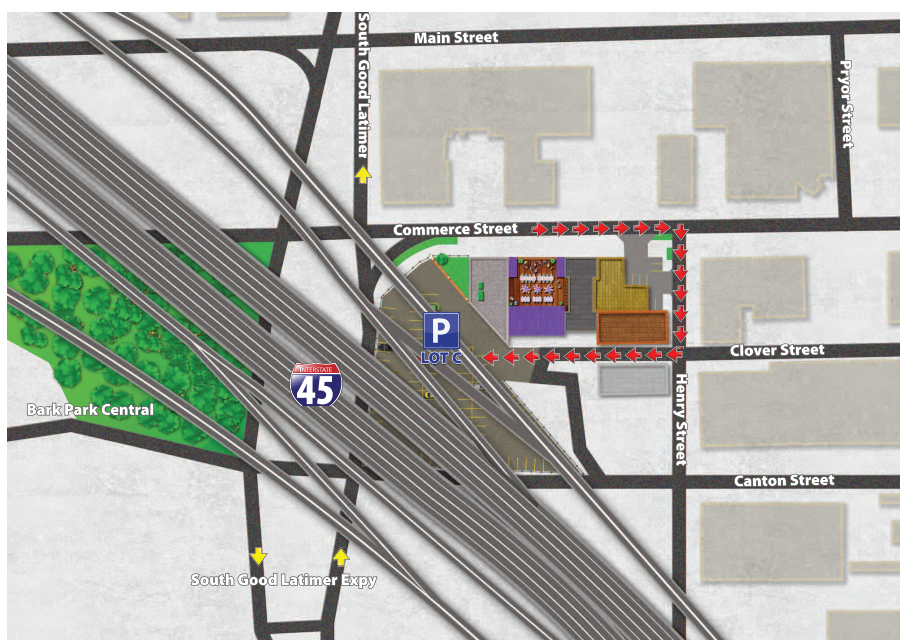

PARKING MAP

2616
COMMERCE
EVENT CENTER

CANE ROSA RESTAURANT

2616 COMMERCE EVENT CENTER

ADAIR'S SALOON FREEMAN CAFE

THE DEEP ELLUM ASSOCIATION

PARKING DIRECTIONS:

On Commerce Street drive past the front door of venue and make a right on Henry Street and your next right into the alleyway. Continue straight and follow signs to Lot C. The city lot is between Canton and Commerce Street at the corner of Good Latimer.